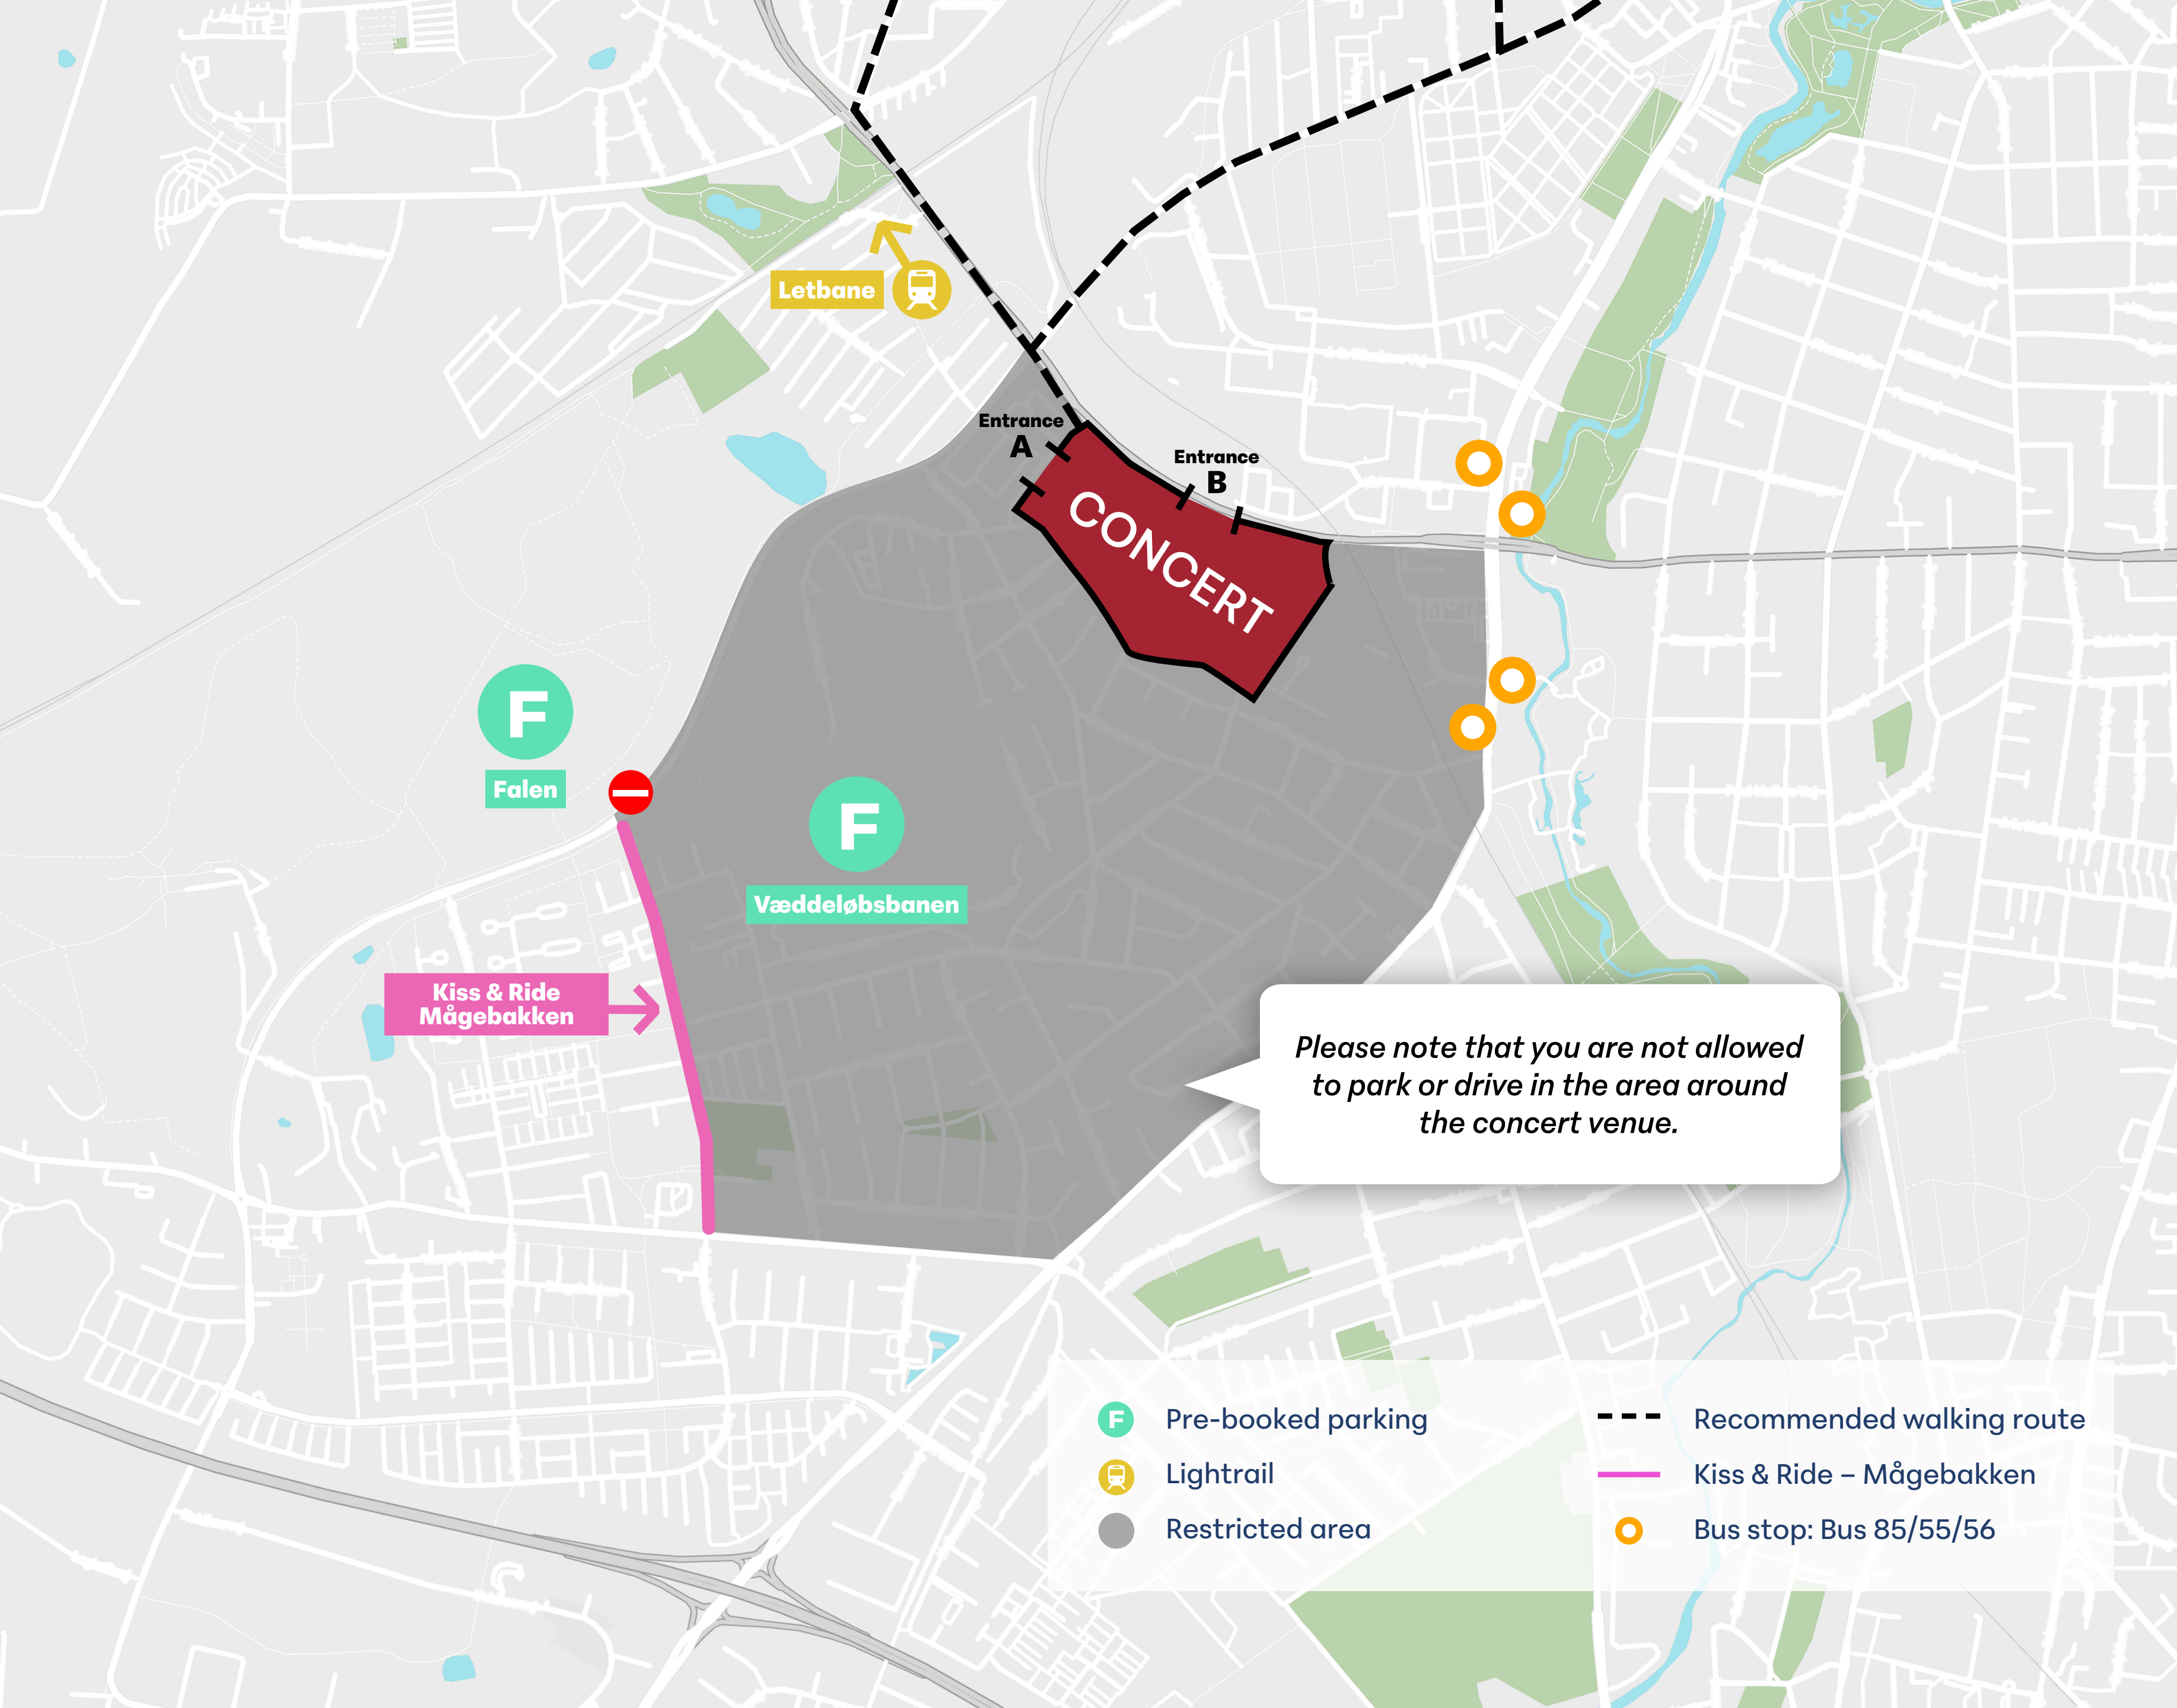

CONCERT

F

Falen

F

Travbanen

Kiss & Ride
Mågebakken

Please note that you are not allowed to park or drive in the area around the concert venue.

Odense Kommune v. Ørbækvej

P

P

SDU

P

Odense Syd

-  Lightrail
-  Recommended walking route
-  Kiss & Ride – Mågebakken
-  Bus stop: Bus 85/55/56
-  Pre-booked parking
-  Free parking
-  Paid parking
-  Odense Train station

Entrance A

Entrance B

CONCERT

Letbane

F

Falen

F

Væddeløbsbanen

Kiss & Ride
Mågebakken

Please note that you are not allowed
to park or drive in the area around
the concert venue.

-  Pre-booked parking
-  Lightrail
-  Restricted area

-  Recommended walking route
-  Kiss & Ride – Mågebakken
-  Bus stop: Bus 85/55/56

Please note that you are not allowed to park or drive in the area around the concert venue.